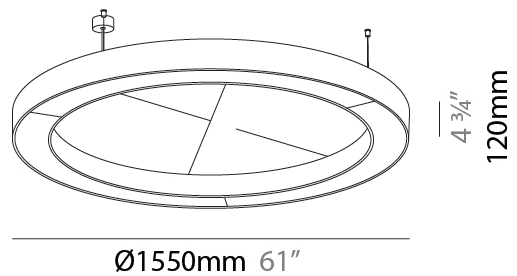

GENERAL

Series: Glorious Acoustic
Brand: Prolicht
Division: Architectural
Mounting Type: Suspension
Mounting Location: Ceiling
Subcategory: Acoustic

PHYSICAL

Shape: Round
Diameter (mm): 1550
Diameter (in): 61
Width (mm): 120
Width (in): 4 ¾
Light Distribution: Direct
Diffuser: [PMMA - Opal / Micro-Prism](#)
Fixture Finish: [SSR / BKV / CWI / CRY / HAB / UFT / ITA / RUA / FTG / MYG / LOD / PUS / FRO / FUP / KIA / POP / BLS / SPG / MEY / GOH / GUM / CHC / COM / ABZ / JAG / OBR / MOS / ROR](#)
Accent Finish: [ANC / ASH / BNA / BTC / BZE / CEL / EGG / EVG / FOG / FOS / FST / FUA / IRI / IRO / KHA / LIC / LIM / MER / MSN / MUS / ONX / PEA / PLU / POL / PPY / RAY / ROY / RST / STE / SWD / TAN / TAU](#)
Fixture Material: Aluminum
Cable Details: [2 000mm / 78 3/4" or 6 000mm / 236 1/4" Transparent Cable](#)

ELECTRICAL

Lamp Type: LED (Zhaga Standard)
Input Wattage (W): 110
Total Output Wattage (W): 100
Dimming: [Non-Dimmable](#)
Driver Included: Yes
Driver Location: Integrated
Driver Type: Constant Current - Universal
Driver Class: Class 2
Input Voltage (V): 120 - 277

LED

[Color Temperature (°K): 2700 / 3000 / 3500 / 4000](#)
Max. Delivered Lumen (lm): Max 12515
Nominal Lumen (lm): Max 16105
CRI: >90 CRI
Lamp Life (hrs): 50000

OPTICAL

RATINGS AND CERTIFICATIONS

Certified By: CSA Certified to UL and CSA Standards
IP rating: IP20