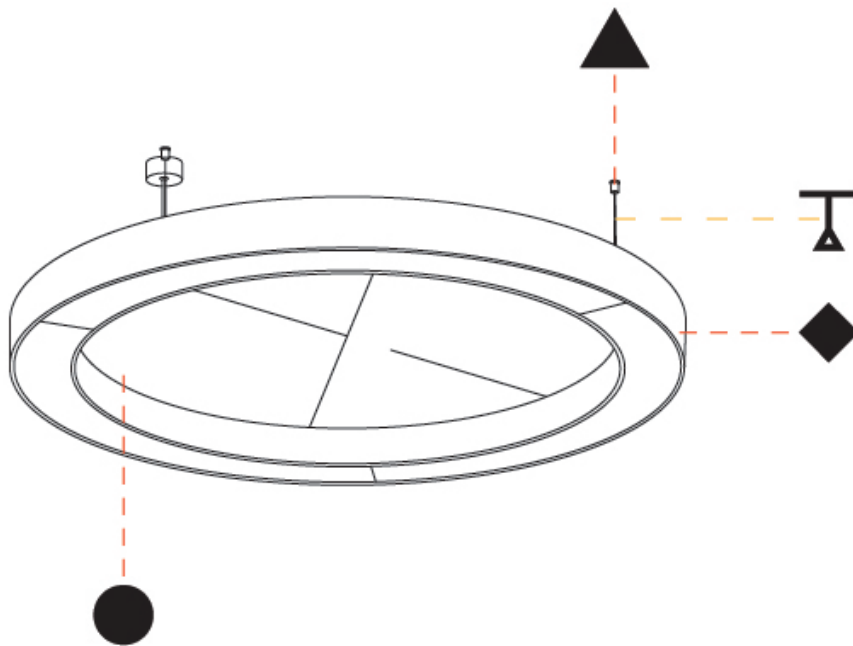

GLORIOUS ACOUSTIC SUSPENSION

A300726-

PROJECT	_____
TYPE	_____
SPECIFIER	_____
QUANTITY	_____
DATE	_____

A