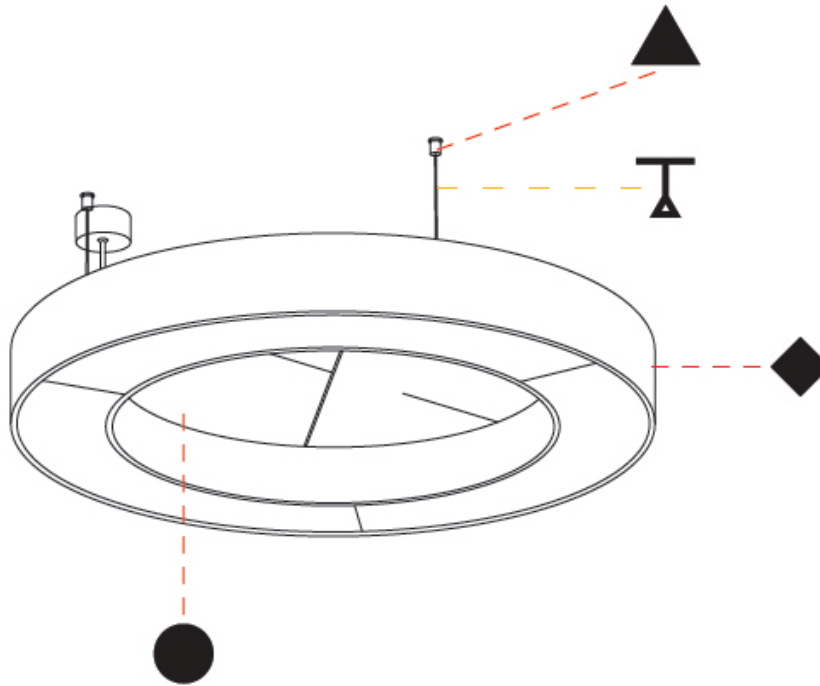

GLORIOUS ACOUSTIC SUSPENSION

A300719-

PROJECT

TYPE

SPECIFIER

QUANTITY

DATE

A