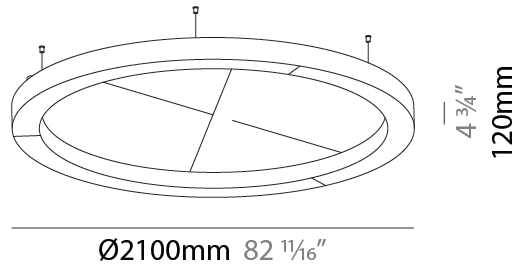

GENERAL

Series: Glorious Acoustic
Brand: Prolicht
Division: Architectural
Mounting Type: Suspension
Mounting Location: Ceiling
Subcategory: Acoustic

PHYSICAL

Shape: Round
Diameter (mm): 2100
Diameter (in): 82 1¹/₁₆
Width (mm): 120
Width (in): 4 3³/₄
Light Distribution: Direct
Diffuser: PMMA - Opal / Micro-Prism
Fixture Finish: SSR / BKV / CWI / CRY / HAB / UFT / ITA / RUA / FTG / MYG / LOD / PUS / FRO / FUP / KIA / POP / BLS / SPG / MEY / GOH / GUM / CHC / COM / ABZ / JAG / OBR / MOS / ROR
Accent Finish: ANC / ASH / BNA / BTC / BZE / CEL / EGG / EVG / FOG / FOS / FST / FUA / IRI / IRO / KHA / LIC / LIM / MER / MSN / MUS / ONX / PEA / PLU / POL / PPY / RAY / ROY / RST / STE / SWD / TAN / TAU
Fixture Material: Aluminum
Cable Details: 2 000mm / 78 3/4" or 6 000mm / 236 1/4" Transparent Cable

ELECTRICAL

Lamp Type: LED (Zhaga Standard)
Input Wattage (W): 162
Total Output Wattage (W): 147.3
Dimming: Non-Dimmable
Driver Included: Yes
Driver Location: Integrated
Driver Type: Constant Current - Universal
Driver Class: Class 2
Input Voltage (V): 120 - 277

LED

Color Temperature (°K): 2700 / 3000 / 3500 / 4000
Max. Delivered Lumen (lm): Max 18647
Nominal Lumen (lm): Max 23951
CRI: >90 CRI
Lamp Life (hrs): 50000

OPTICAL

RATINGS AND CERTIFICATIONS

Certified By: CSA Certified to UL and CSA Standards
IP rating: IP20