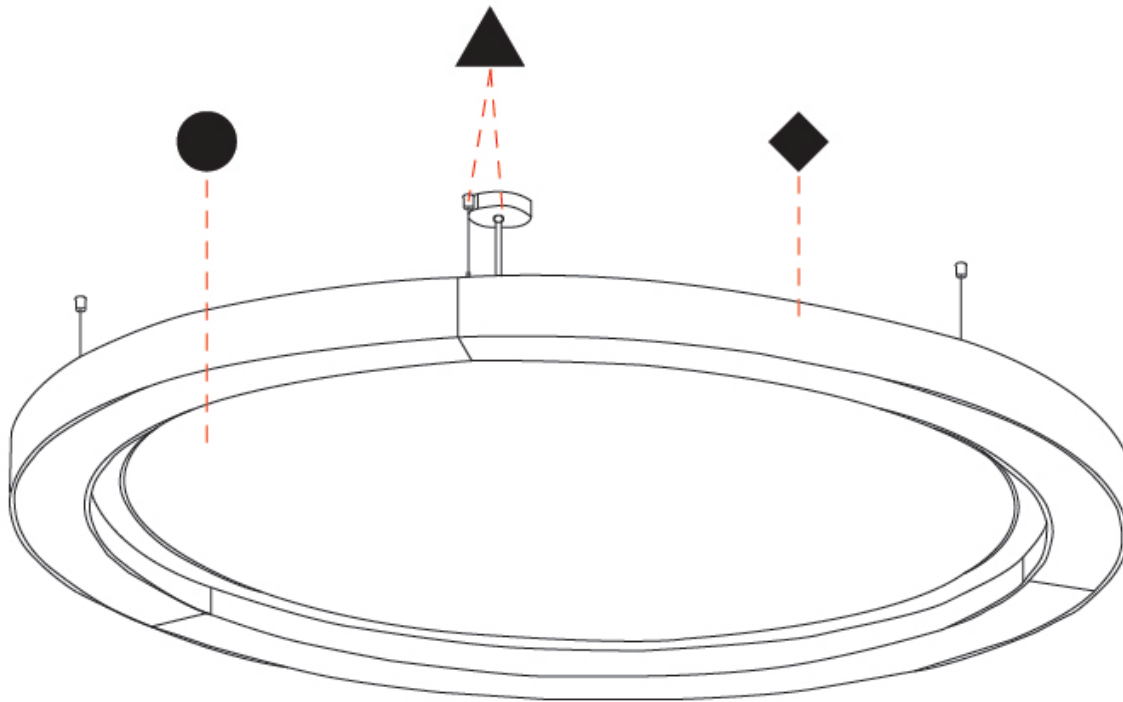

GLORIOUS ACOUSTIC SUSPENSION

A300379-

PROJECT	_____
TYPE	_____
SPECIFIER	_____
QUANTITY	_____
DATE	_____

A