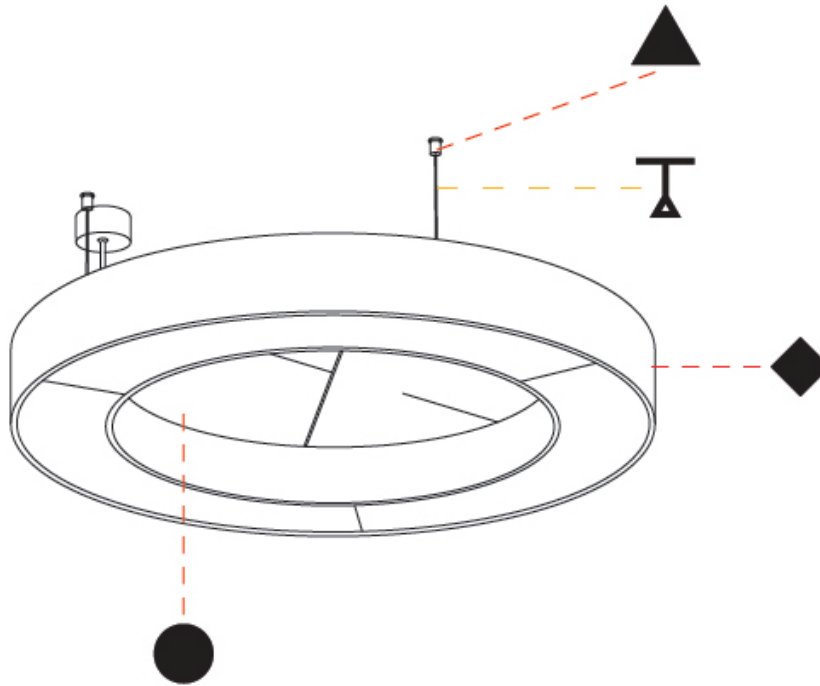

GLORIOUS ACOUSTIC SUSPENSION

A300724-

PROJECT

TYPE

SPECIFIER

QUANTITY

DATE

A